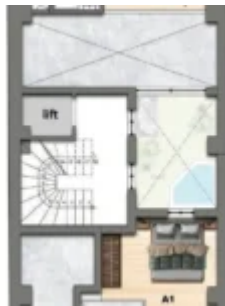

- 1 bed
- 1 bath
- Apartment
- Properties
- Active
- 47.00 m²

portside@greecegoldenvisa.com.gr
+16985578998

Building Details

Floor covering: Concrete

Exterior material: Stone

Parking: On-street

Basement: Unfinished

Roof: Stone

Floor Plans

Amenities & Features

Amenities: High-Quality Construction, Jacuzzi, Prime Urban Location, Private Balconies & Terraces, TV

Features: Air conditioning, Balcony, Bathroom, Bedrooms, Terrace