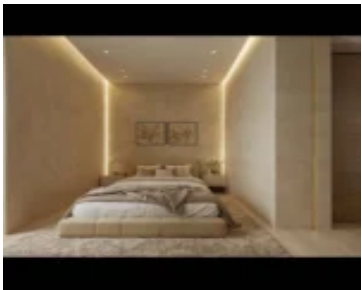

SIGNATURE WATERFRONT RESIDENCES IN PIRAEUS: DESIGNED FOR THE MODERN INVESTOR

<https://greecegoldenvisa.com.gr>

Portside Residences is a boutique collection of 11 modern apartments and duplexes located at Leocharous 5, Piraeus, Greece. This exceptional project capitalizes on its unbeatable location, situated just one minute from the historic Port of Piraeus, a vibrant hub of the Athens urban area and the largest passenger port in Europe. This makes it an [...]

- 1 bed
- 1 bath
- Apartment
- Properties
- Active
- 47.00 m²

portside@greecegoldenvisa.com.gr
+16985578998

Building Details

Floor covering: Concrete

Exterior material: Stone

Parking: On-street

Basement: Unfinished

Roof: Stone

Floor Plans

Amenities & Features

Amenities: High-Quality Construction, Jacuzzi, Prime Urban Location, Private Balconies & Terraces, TV

Features: Air conditioning, Balcony, Bathroom, Bedrooms, Terrace