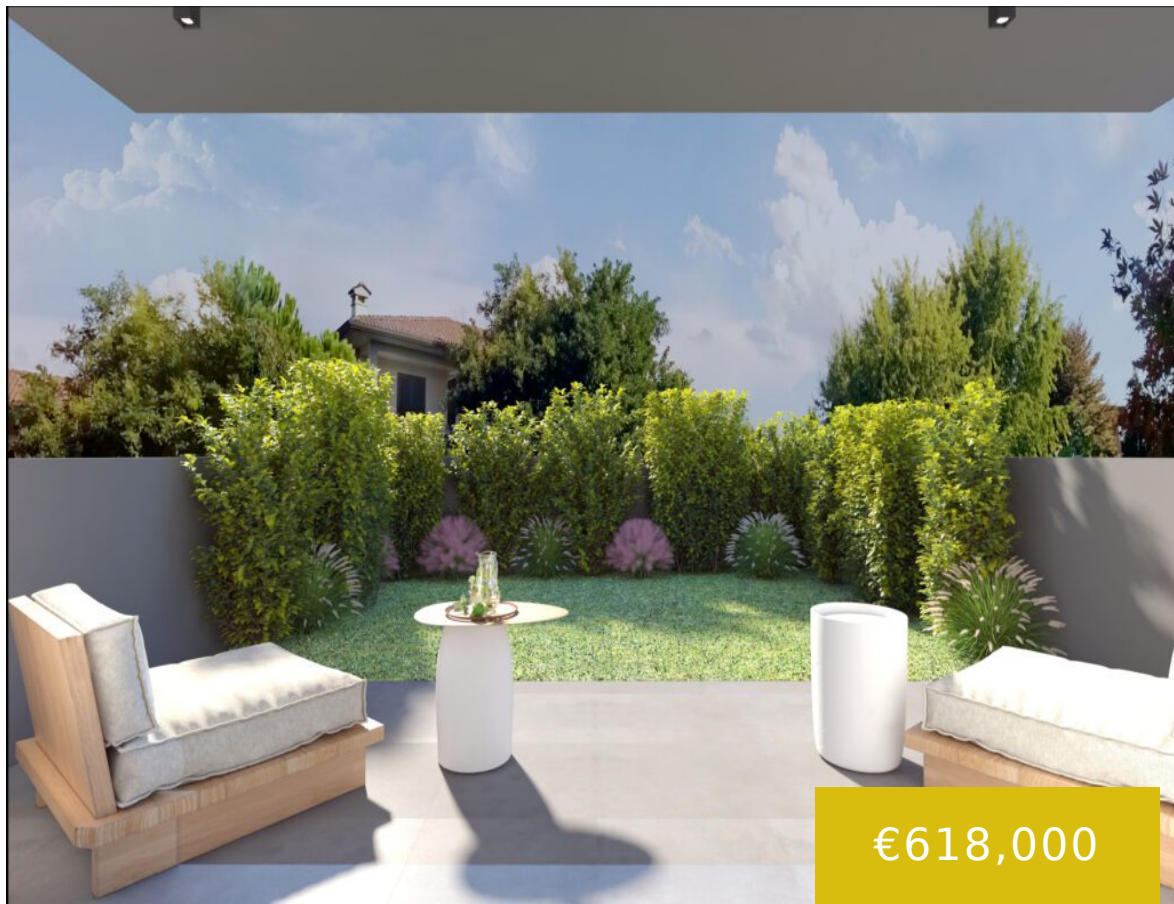

SIGNATURE SUITES: DEFINED BY LUXURY, DESIGNED FOR SOPHISTICATION

<https://greecegoldenvisa.com.gr/zh-hans/>

luxury 5-star residential development located in the pr [...]

H.I.F. HELLENIC INVESTMENT FUND

- 2 □
- 1 □□
- Apartment
- Properties
- Active
- 146 □□□

Basics