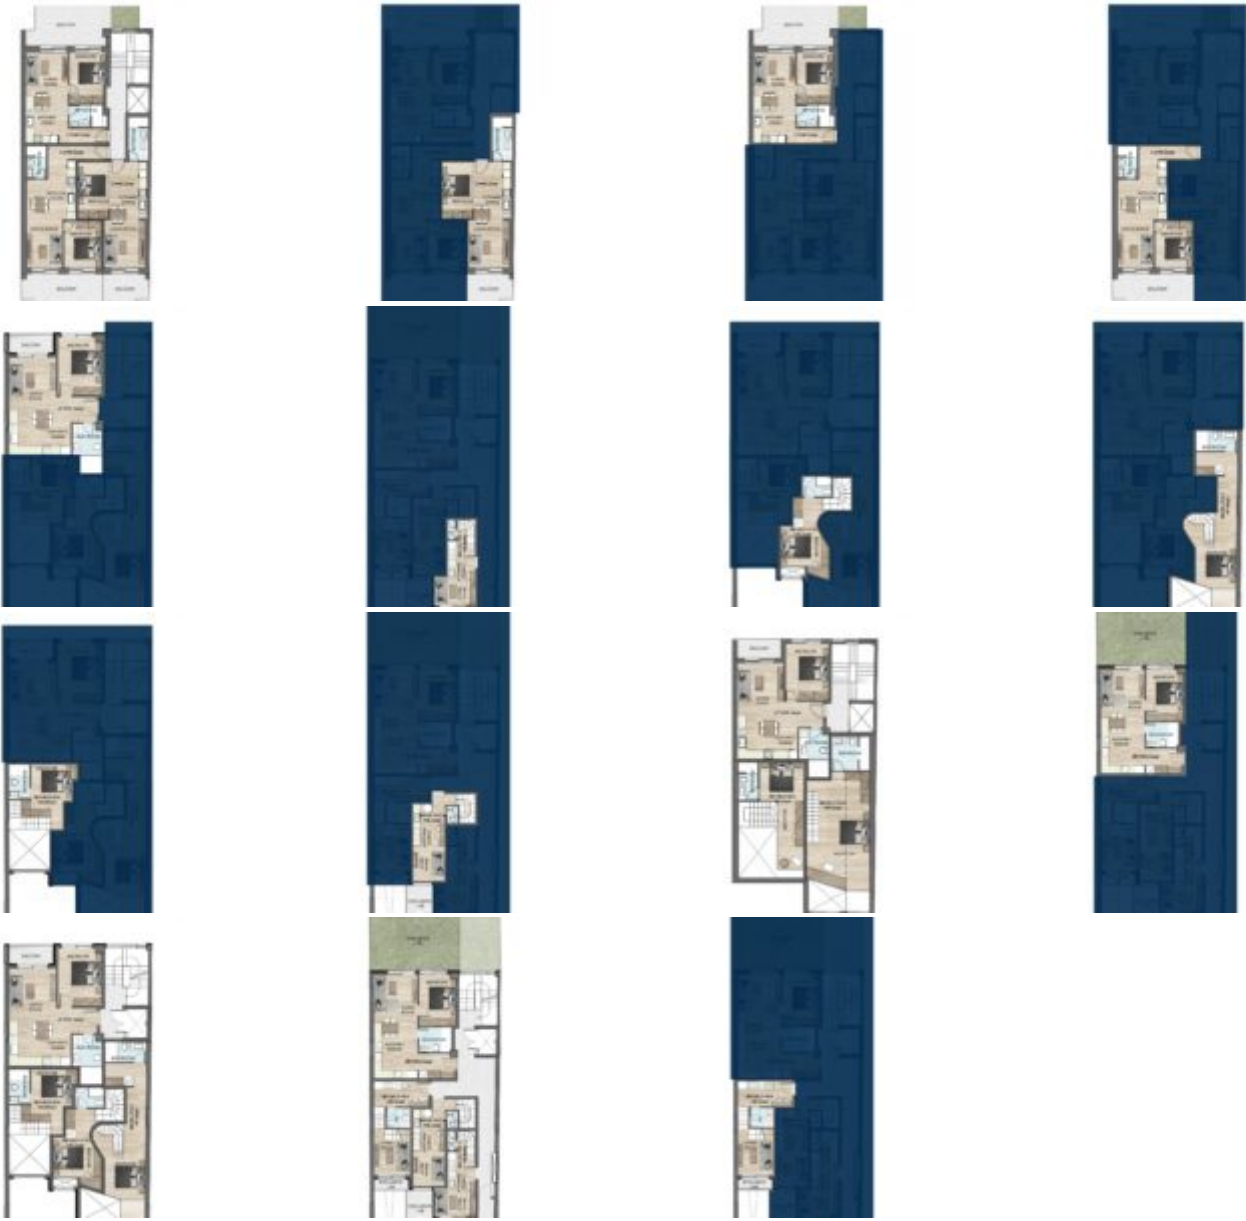

- 1 □
- 2 □□
- Apartment
- Properties
- Active
- 46.80 □□□

Basics

🏠: Properties 🏠: Apartment

🏠: Active 🏠: **1** 🏠

🏠: **2** 🏠 🏠🏠: 3

🏠: **46.80** 🏠🏠 🏠🏠🏠: This unique 1-bedroom maisonette offers the perfect blend of tradition and modernity. Highlights include a private parking space—a rare find in the area—and energy-efficient B-class construction.

Building Details

🏠🏠🏠: Concrete

🏠🏠🏠: Stone

🏠🏠: Garage - attached

🏠🏠: Finished

🏠🏠: Stone

Construction Status

Construction Status: Delivery 2026

Floor Plans

Amenities & Features

□□□□: High-Quality Construction, Oven, Prime Urban Location, Private Balconies & Terraces, TV

□□: Air conditioning, Balcony, Bathroom, Bedrooms, Terrace